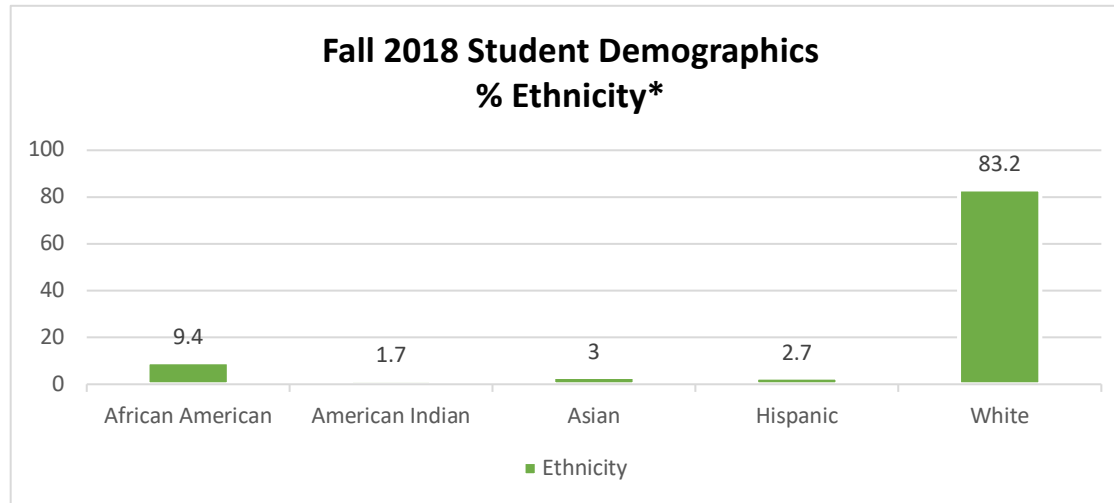

DOCUMENT TITLE: Student Demographics Fall 2018

ORIGIN: Registrar

SUMMARY: AGS student demographics data for Fall 2018.

	Sex		Ethnicity					Age Range				
	Female	Male	African American	American Indian	Asian	Hispanic	White	20-30	31-40	41-50	51-60	61+
Number	248	49	28	5	9	8	247	120	87	60	27	3
Percentage	83.5	16.5	9.4	1.7	3.0	2.7	83.2	40.4	29.3	20.2	9.1	1.0

*Shown in %